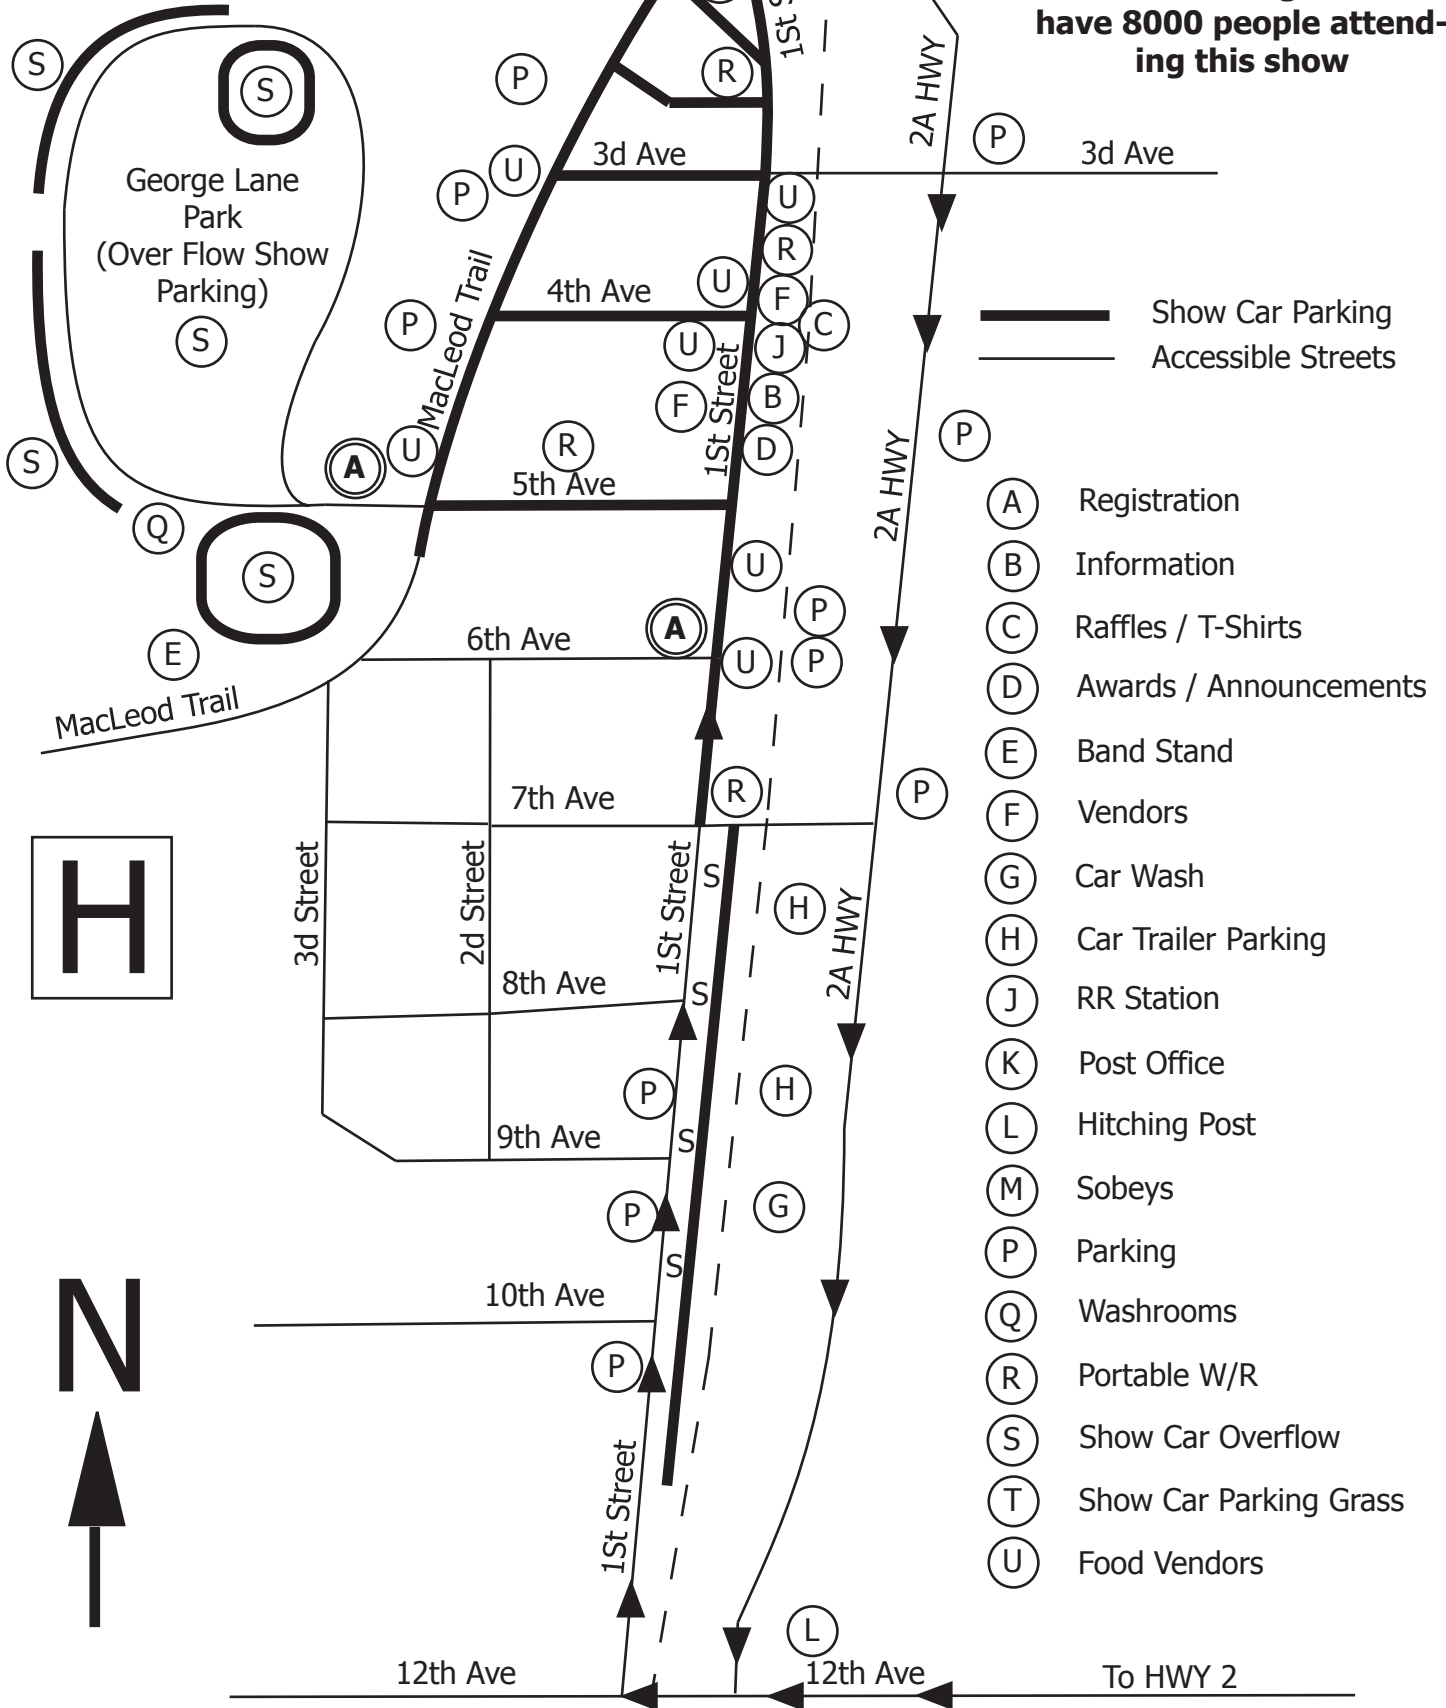

## Sept Show & Shine

### Event Map

Registration

8:00am-11:00am

Please No Dogs as we have 8000 people attending this show

H